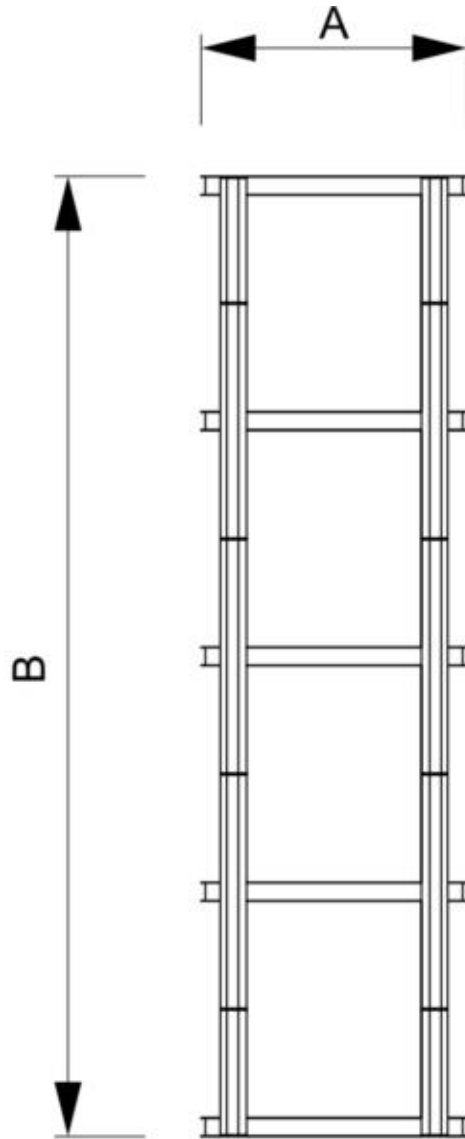

## Flex Tower

FLTWR

- Bright LED spot
- Foldable showcase with solid aluminium frame
- Padded trolley with cover to protect panels and prints

## Flex Tower

FLTWR

### GENERAL INFO

SKU	Sizes (mm) (A x B x C)	Format (mm)	Visible size (mm) (VXxVY)	Hole spacing (mm) (XxY)
FLTWR	570 x 570 x 2060	395 x 506 mm	-	-

Orientation	Weight (kg)
Vertical	24,50