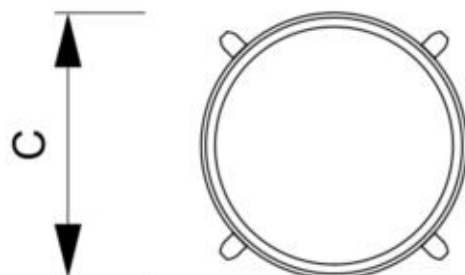

PRODUCT SHEET

Flex Tower

FLTWR