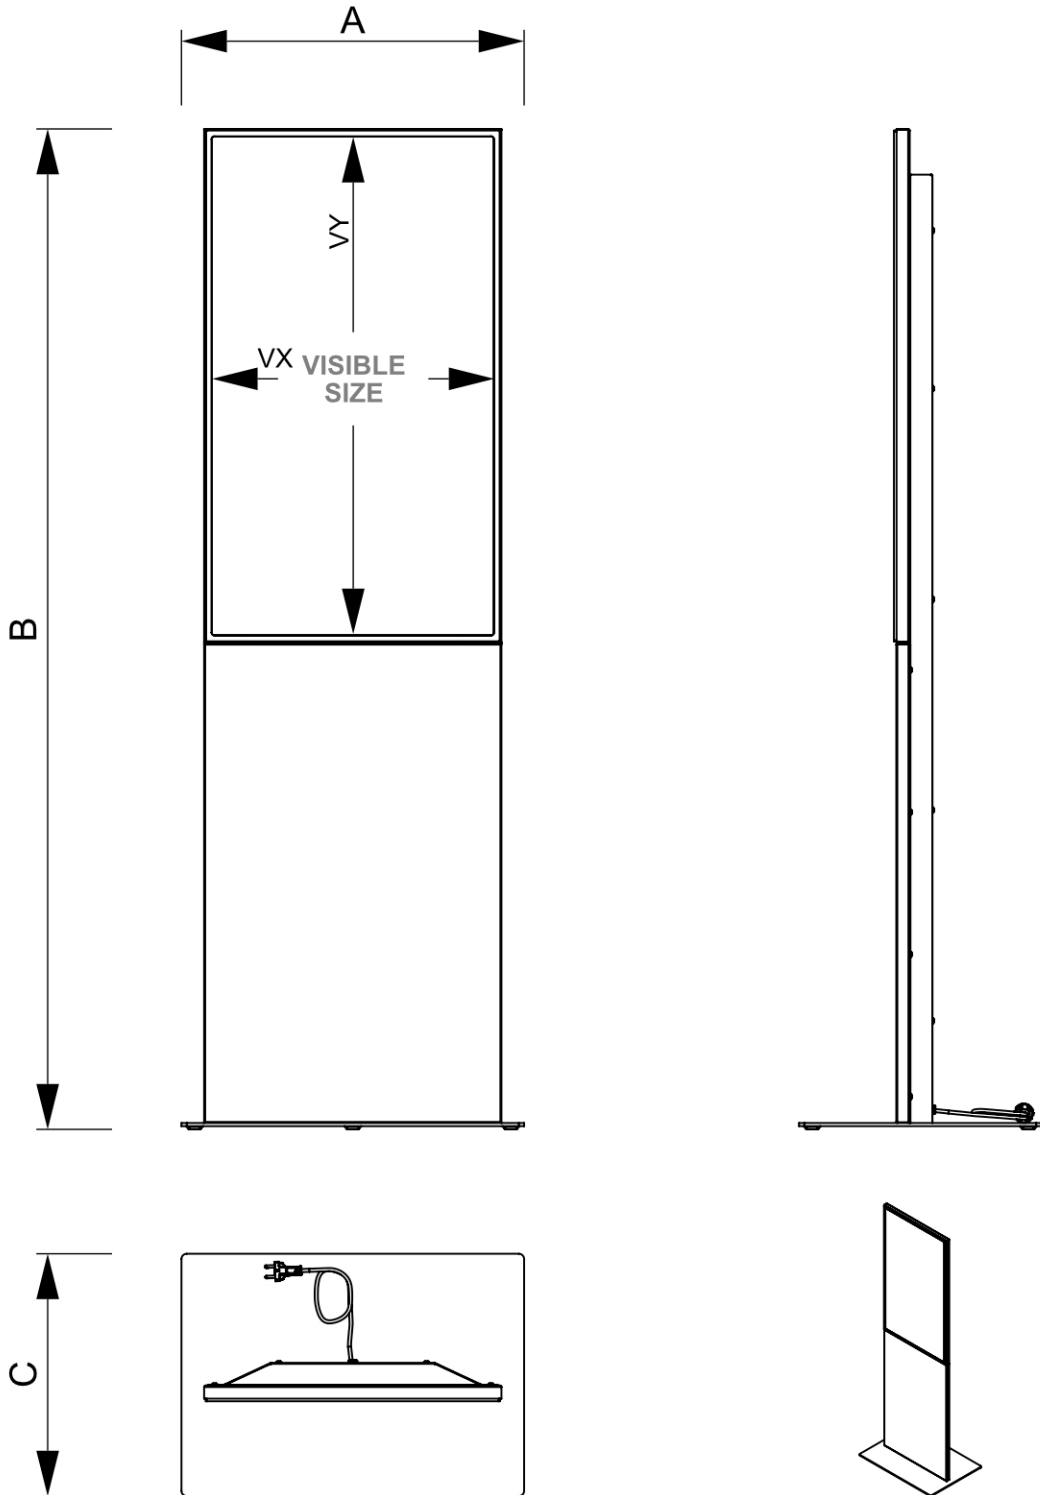

StreamLine Digital Totem With 43" Samsung Screen Black

DITOTEMSTREAM43ESF

- 6 mm heavy steel plate base
- Sleek design with 25 mm thickness
- Fingerprint resistant paint finish

StreamLine Digital Totem With 43" Samsung Screen Black

DITOTEMSTREAM43ESF

StreamLine Digital Totem With 43" Samsung Screen Black

DITOTEMSTREAM43ESF

GENERAL INFO

SKU	Sizes (mm) (A x B x C)	Format (mm)	Visible size (mm) (VXxVY)	Hole spacing (mm) (XxY)
DITOTEMSTREAM43ESF	650 x 1890 x 460	43"	529,2 x 940 mm	-
Orientation	Weight (kg)			
Vertical	50,85			

MONITOR SPECIFICATIONS

Monitor type	LCD Size	Ratio	Resolution (px)	Contrast	Monitor dimensions (mm) (WxHxD)
Samsung QM43C	43"	16:9	3840 x 2160	1200:1	969,5 x 557,8 x 28,5
Response Time (ms)	Nit (nt)	Operating time	Operating system	Touch monitor	Touch foil
8	500	24/7	Tizen	No	No
Wattage (W)					
121 W					

PACKAGING INFORMATION

Packaging unit 1 (mm)	Packaging unit 2 (mm)	Packaging unit 3 (mm)
520 x 680 x 1930	-	-
Palette number of pieces	Palette weight (kg)	Palette type
2	138	EUR

ADDITIONAL INFORMATION

Product certifications	EAN
No	8596052200182