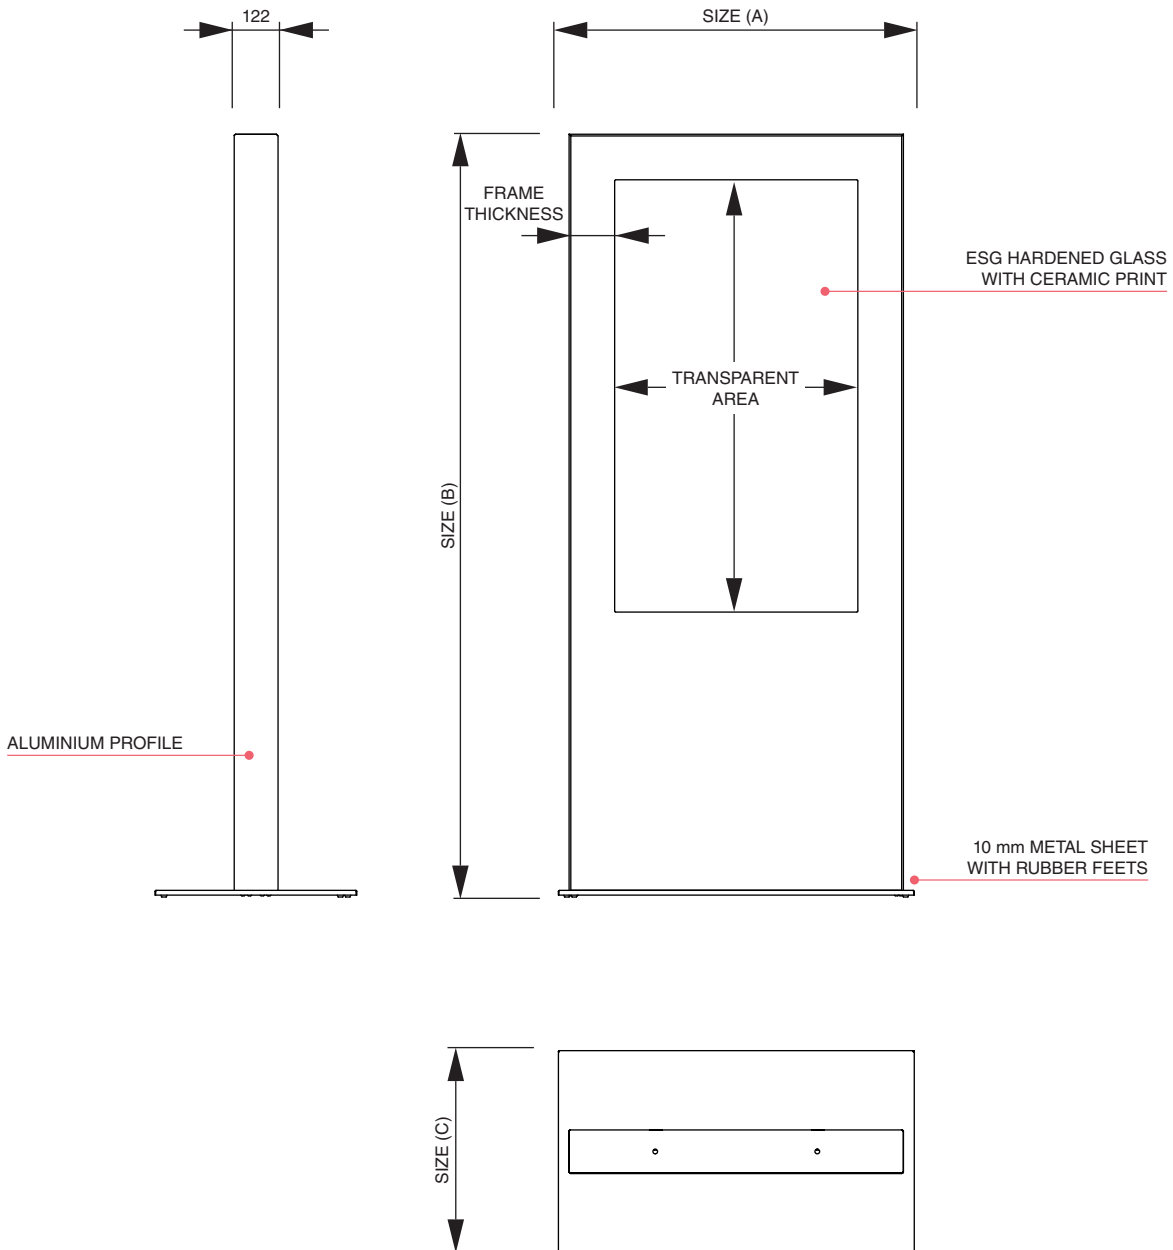

Digital Totem

Digital Signage | Screen Covers

- Extremely hard eloxated frame, aluminium construction profile
- Front side made of toughened glass that protects the screen
- Secure with 2 locks
- universal and simple mount for various types of screens - standard screen sizes 32" up to 85"
- Connection to the ethernet network using RJ-45 connector, on request possible to supply the device with wifi connection or 3G/LTE modem
- Can be supplied with a LED backlit poster instead of the screen
- Production in RAL colors possible on request
- Touch foils can be applied on front glass to provide touch functionality or steel front side for touch screen

Digital Totem

Digital Signage | Screen Covers

Digital Totem

Digital Signage | Screen Covers

Screen Cover

Housing only without the screens inside

article code	EAN / GTIN	screen size	maximal screen depth	size (A x B x C)	transparent area	frame thickness	net weight
DSIBTOTEM32F	8596052038525	32"	80 mm	668 x 2020 x 500 mm	391 x 696 mm	mm	0,0 kg
DSIBTOTEM43F	8596052028496	43"	80 mm	719 x 2020 x 500 mm	524 x 936 mm	mm	75,0 kg
DSIBTOTEM46F	8596052030062	46"	80 mm	760 x 2020 x 500 mm	562 x 1008 mm	mm	80,0 kg
DSIBTOTEM49F	8596052028441	49"	80 mm	789 x 2020 x 500 mm	592 x 1062 mm	mm	85,0 kg
DSIBTOTEM55F	8596052028472	55"	80 mm	913 x 2120 x 550 mm	675 x 1200 mm	mm	96,0 kg
DSIBTOTEM65F	8596052029394	65"	80 mm	1100 x 2220 x 800 mm	795 x 1425 mm	mm	100,0 kg
DSIBTOTEM75F	8596052038532	75"	80 mm	1225 x 2220 x 800 mm	mm	mm	0,0 kg
DSIBTOTEM82F	8596052029417	82"	80 mm	1357 x 2505 x 800 mm	1013 x 1803 mm	mm	120,0 kg
DSIBTOTEM85F	8596052037450	85"	80 mm	1357 x 2505 x 800 mm	mm	mm	0,0 kg