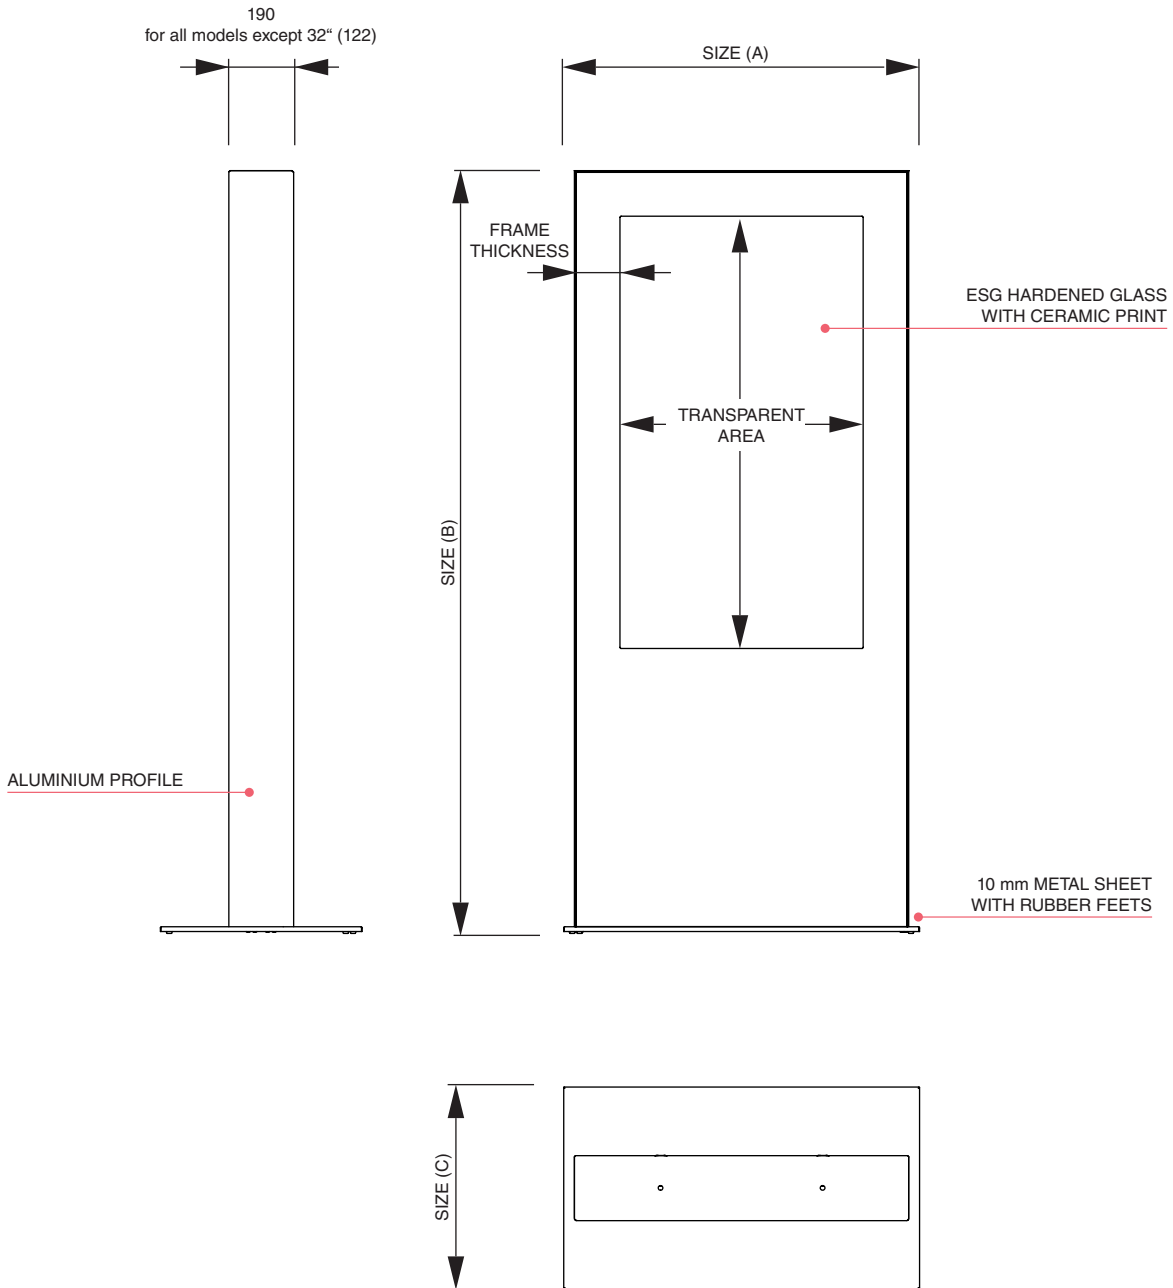

Digital Double Sided Totem

Digital Signage | Screen Covers