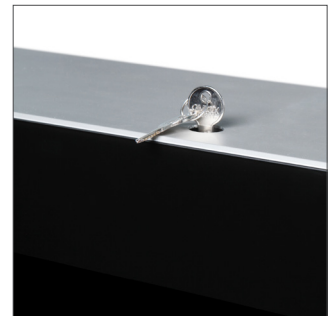

## Digital Double Sided Totem

Digital Signage | Screen Covers

- Screens from both sides behind tempered safety glass to protect the screen from vandalism
- Universal and simple mount for various types of screens - standard screen sizes 32" up to 85"
- Heavy pedestal base in 10mm steel plate ensuring good stability - it is also possible to secure the base to the floor using mounting screws
- Internal fan cooling enables operation in temperatures of up to 40 degrees Celsius
- Black color is standard, white or other RAL colours on request
- Touch foils can be applied on front glass to provide touch functionality

**Digital Double Sided Totem**

Digital Signage | Screen Covers

## Digital Double Sided Totem

Digital Signage | Screen Covers