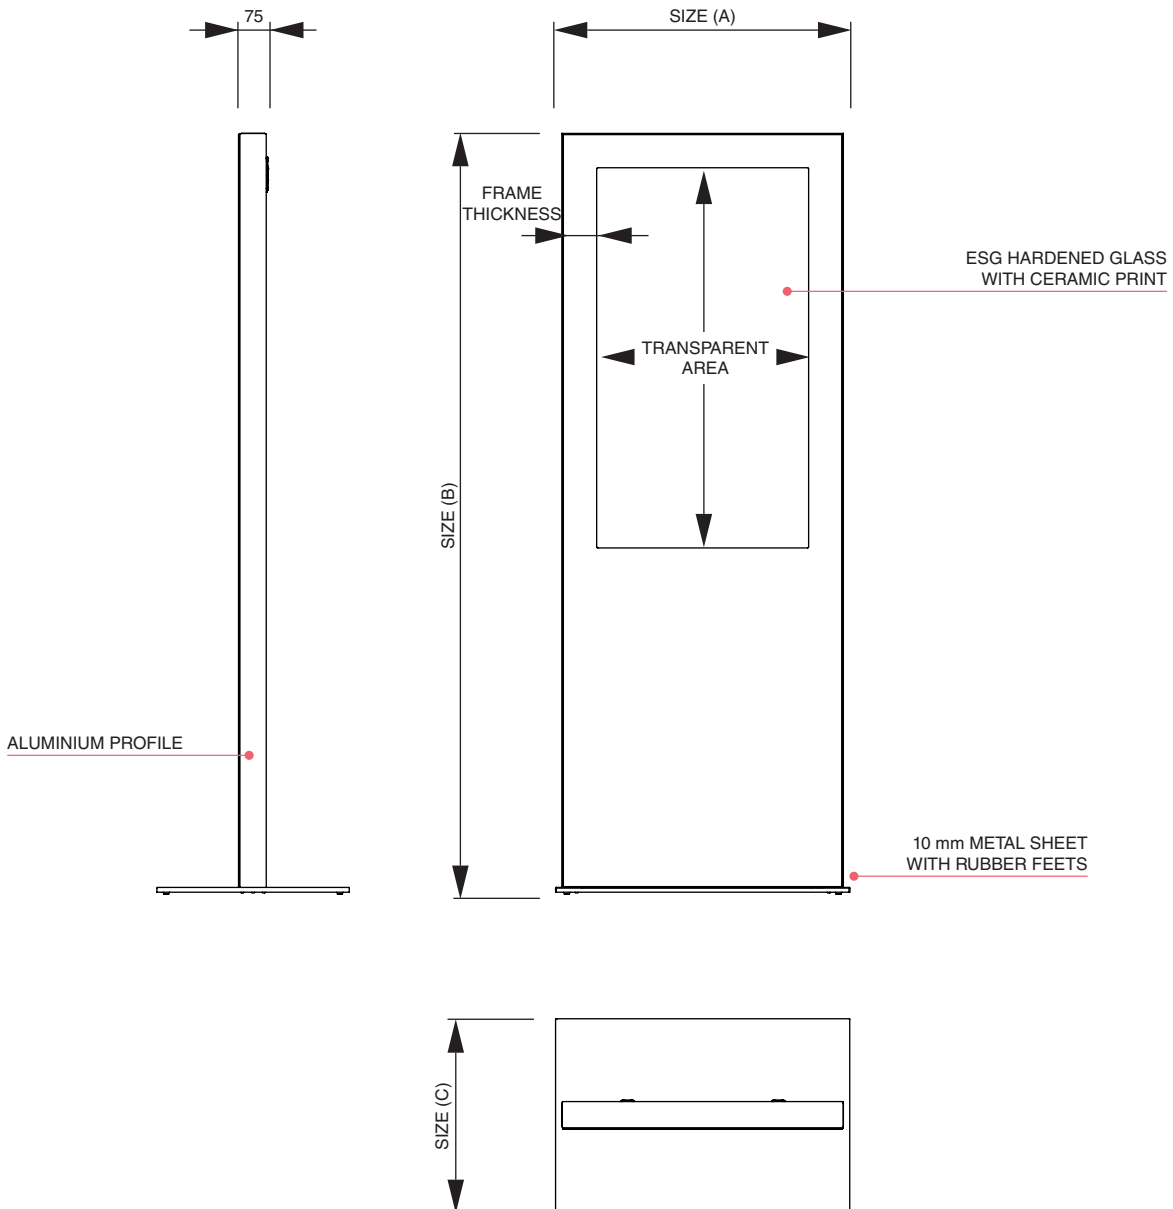

Digital Slim Totem

Digital Signage | Screen Covers

- Extremely hard eloxated frame, thin aluminium construction profile
- Front side made of toughened glass that protects the screen
- Secure with 2 locks
- Universal and simple mount for various types of screens - standard screen sizes from 43" to 55"
- Connection to the ethernet network using RJ-45 connector, on request possible to supply the device with wifi connection or 3G/LTE modem
- Can be supplied with a LED backlit poster instead of the screen
- Production in RAL colors possible on request
- Maximal depth of the monitor 50mm
- Touch foils can be applied on front glass to provide touch functionality or steel front side for touch screen

Digital Slim Totem

Digital Signage | Screen Covers

Digital Slim Totem

Digital Signage | Screen Covers

Screen Cover

Housing only without the screens inside

article code	EAN / GTIN	screen size	maximal screen depth	size (A x B x C)	transparent area	frame thickness	net weight
DSIBSTOTEM22F	8596052049156	22"	50 mm	406 x 1826 x 500 mm	259 x 467 mm	70 mm	0,0 kg
DSIBSTOTEM32F	8596052038549	32"	50 mm	668 x 2020 x 500 mm	391 x 696 mm	mm	0,0 kg
DSIBSTOTEM43F	8596052028298	43"	50 mm	719 x 2020 x 500 mm	524 x 936 mm	mm	75,0 kg
DSIBSTOTEM46F	8596052028267	46"	50 mm	760 x 2020 x 500 mm	562 x 1008 mm	mm	80,0 kg
DSIBSTOTEM49F	8596052028243	49"	50 mm	789 x 2020 x 700 mm	592 x 1062 mm	mm	84,0 kg
DSIBSTOTEM55F	8596052038556	55"	50 mm	913 x 2120 x 550 mm	0 mm	mm	0,0 kg