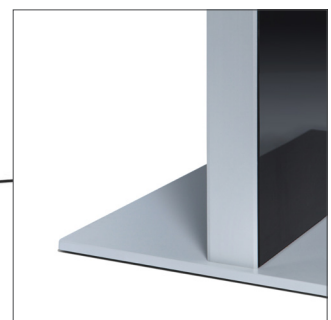

Digital Slim Totem

Digital Signage | Screen Covers

- Extremely hard eloxated frame, thin aluminium construction profile
- Front side made of toughened glass that protects the screen
- Secure with 2 locks
- Universal and simple mount for various types of screens - standard screen sizes from 43" to 55"
- Connection to the ethernet network using RJ-45 connector, on request possible to supply the device with wifi connection or 3G/LTE modem
- Can be supplied with a LED backlit poster instead of the screen
- Production in RAL colors possible on request
- Maximal depth of the monitor 50mm
- Touch foils can be applied on front glass to provide touch functionality or steel front side for touch screen

Digital Slim Totem

Digital Signage | Screen Covers

Digital Slim Totem

Digital Signage | Screen Covers

Screen Cover

Housing only without the screens inside

article code	EAN / GTIN	screen size	maximal screen depth	size (A x B x C)	transparent area	frame thickness	net weight
DSIBSTOTEM22F	8596052049156	22"	50 mm	406 x 1826 x 500 mm	259 x 467 mm	70 mm	0,0 kg
DSIBSTOTEM32F	8596052038549	32"	50 mm	668 x 2020 x 500 mm	391 x 696 mm	mm	0,0 kg
DSIBSTOTEM43F	8596052028298	43"	50 mm	719 x 2020 x 500 mm	524 x 936 mm	mm	75,0 kg
DSIBSTOTEM46F	8596052028267	46"	50 mm	760 x 2020 x 500 mm	562 x 1008 mm	mm	80,0 kg
DSIBSTOTEM49F	8596052028243	49"	50 mm	789 x 2020 x 700 mm	592 x 1062 mm	mm	84,0 kg
DSIBSTOTEM55F	8596052038556	55"	50 mm	913 x 2120 x 550 mm	0 mm	mm	0,0 kg