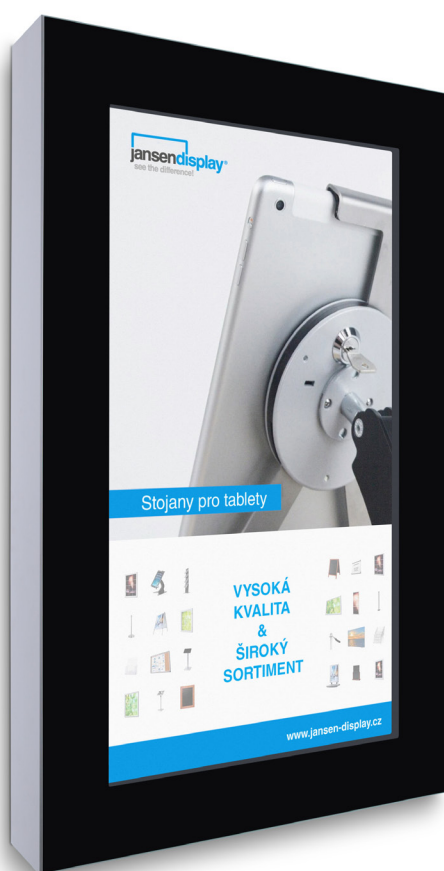

Digital Wall Panel

Digital Signage | Screen Covers

- Information panel in restaurants, hotels, public and commercial environments
- Universal and simple mount for various types of screens - standard screen sizes 22" up to 85"
- Front of the Wall Panel is made of high tempered safety glass to protect your screen from vandalism
- There are two alternatives of wall panels - for horizontal/landscape orientation and vertical/portrait orientation
- Secure with lock
- There are ventilation holes on top and bottom side profiles to enable cooling via chimney effect. Additional fans at the bottom can be added as option
- Wall Panel can be installed in environments with ambient temperatures ranging from 5 - 40 °C
- Simple to Install - attach support frame to the wall, fit the screen to the holder using the VESA mount, place the holder onto the frame and lift on the front cover
- Touch foils can be applied on front glass to provide touch functionality or steel front side for touch screen
- There is enough space for external player/PC for sizes 49" and larger