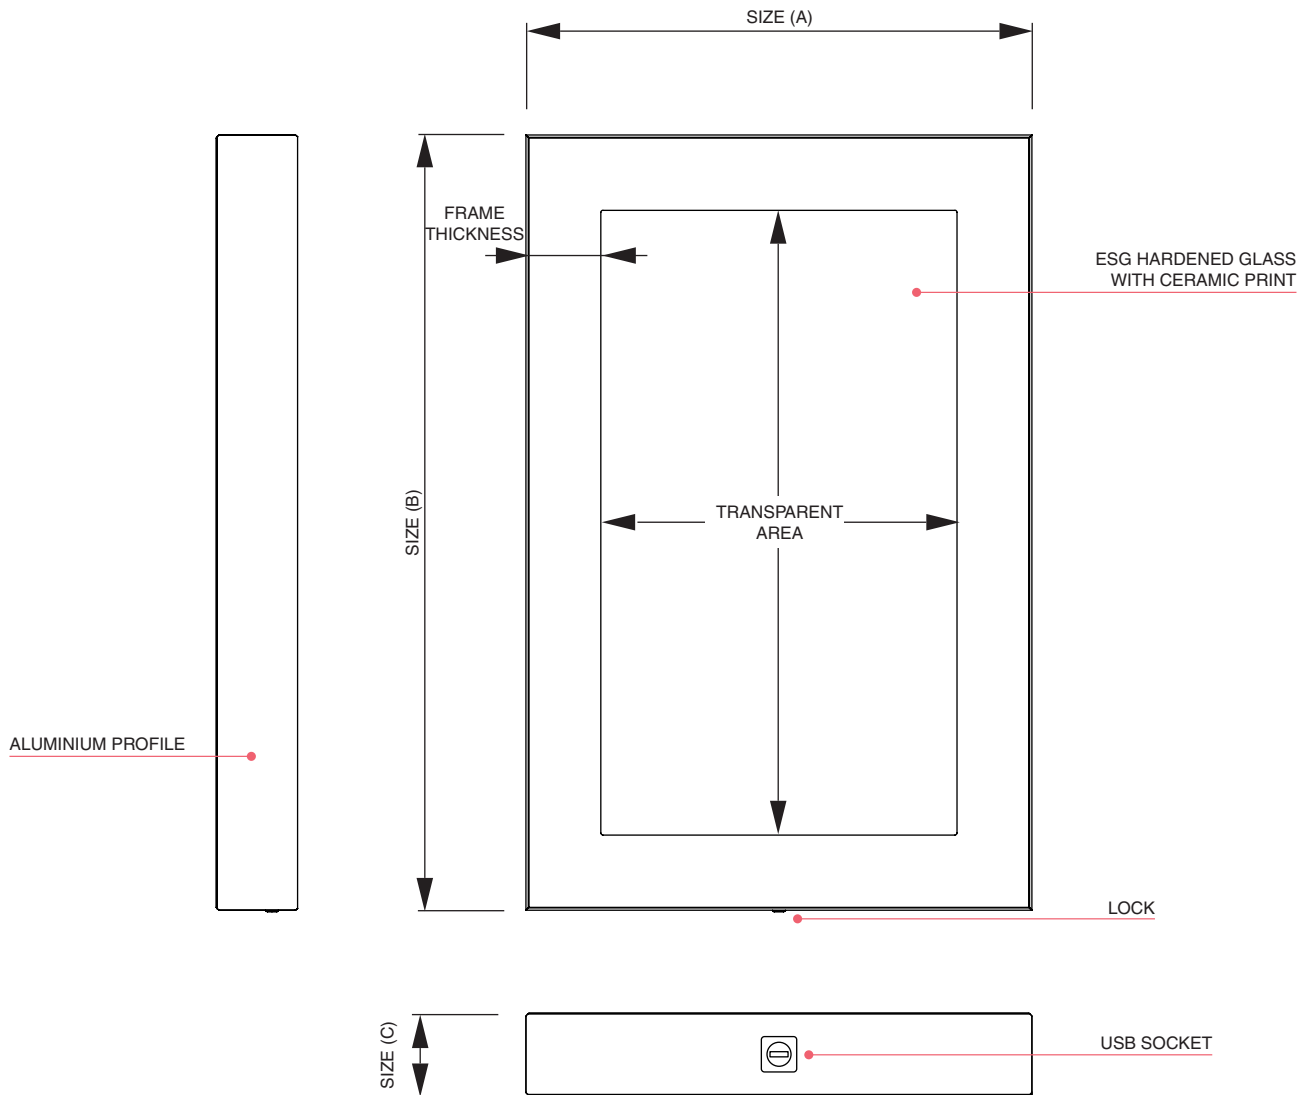

Digital Wall Panel - Vertical

Digital Signage | Screen Covers