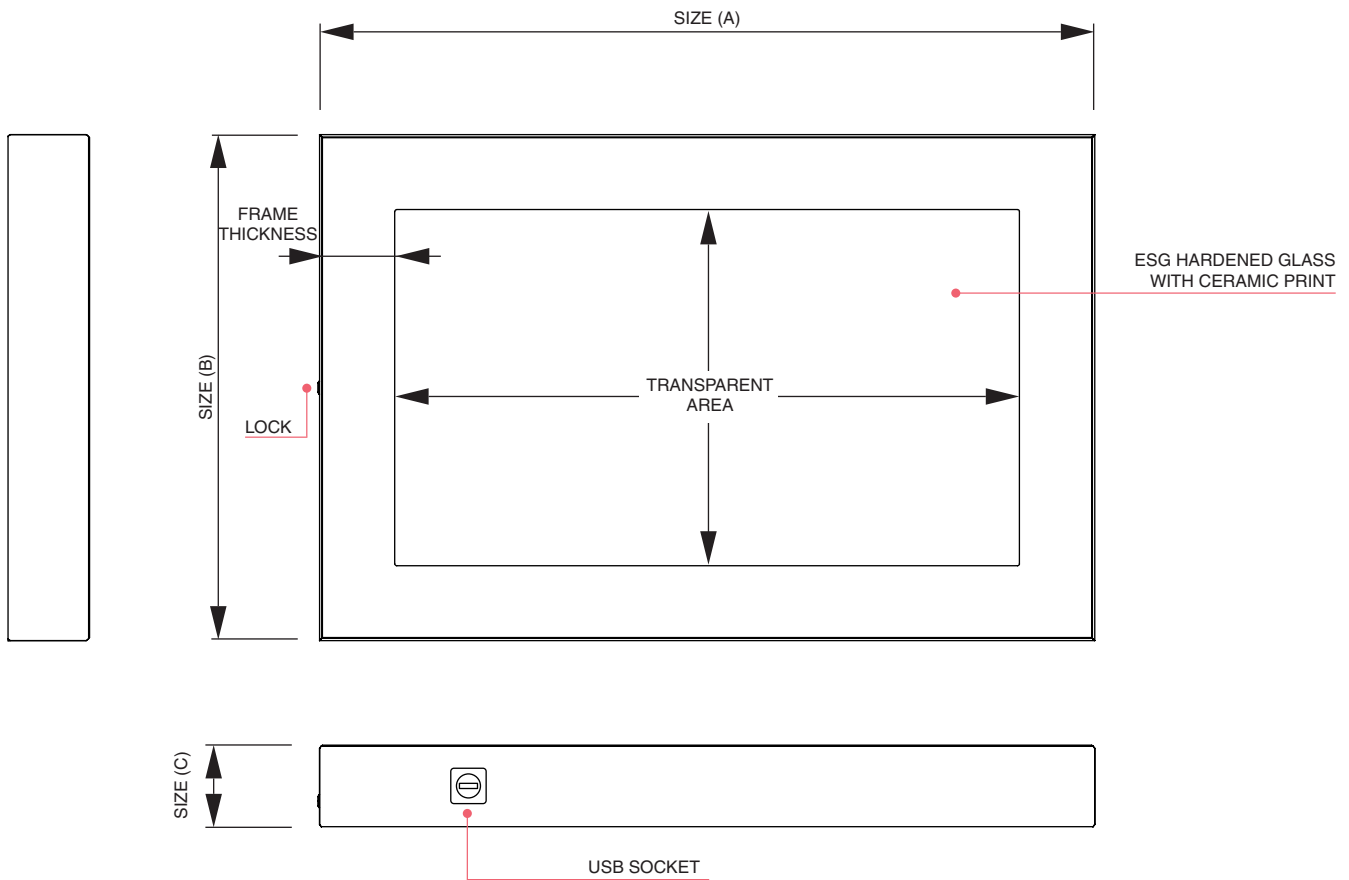

Digital Wall Panel - Horizontal

Digital Signage | Screen Covers