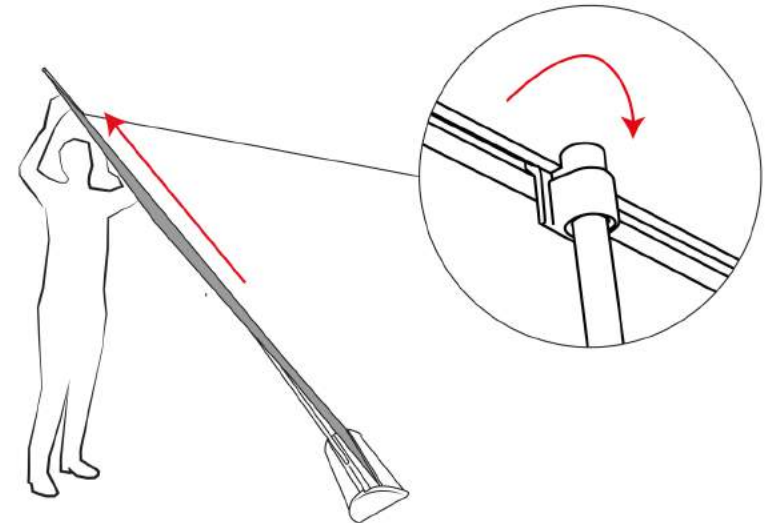

Elegant Roll-Up

2

3

4

5

Attaching Graphic

Visible graphic Area: 850/100/120/150 mm (w) x 2000 wv (h)