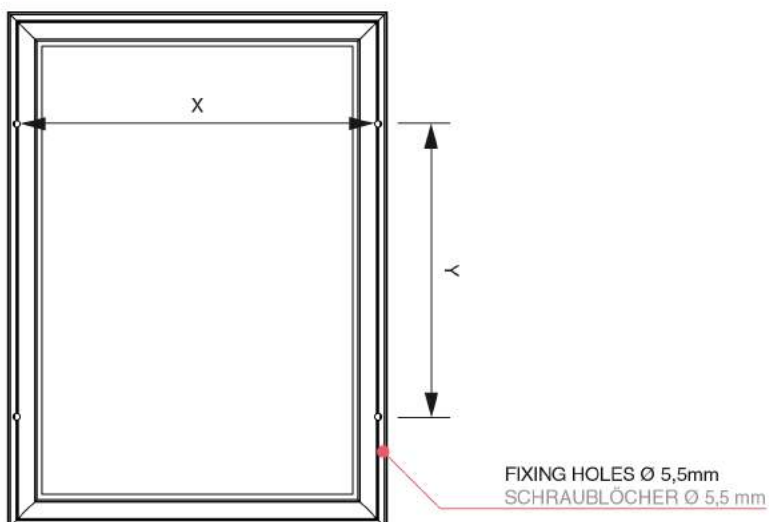

BACKVIEW RÖCKANSICHT