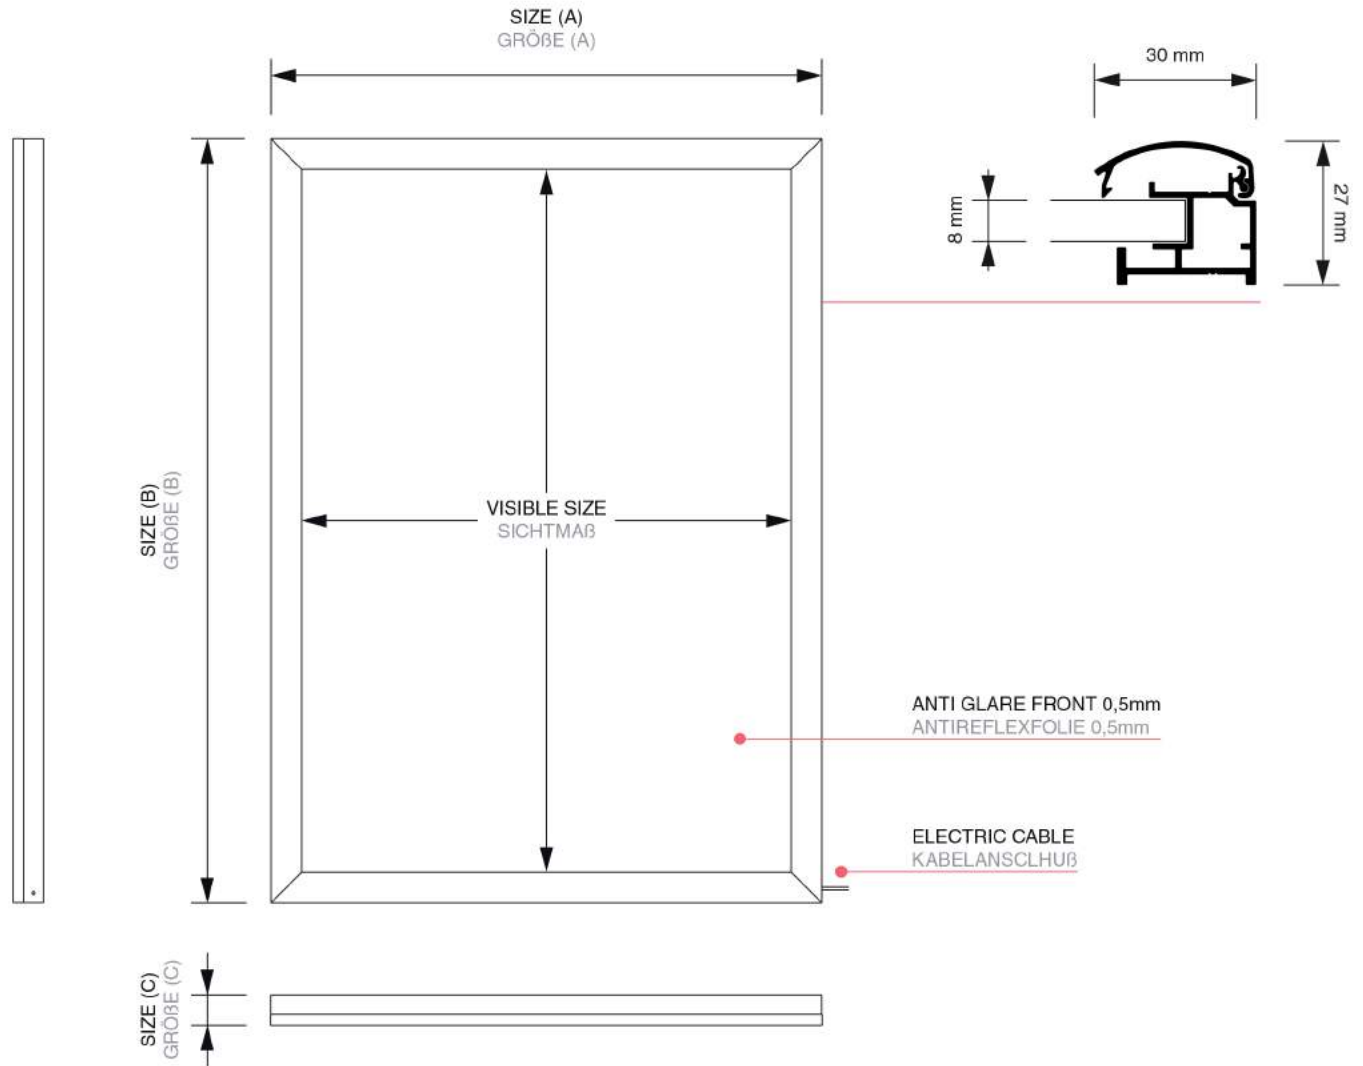

PRODUCT SHEET

LED Poster Light box

ILLUMINATED DISPLAYS > LED POSTER FRAMES