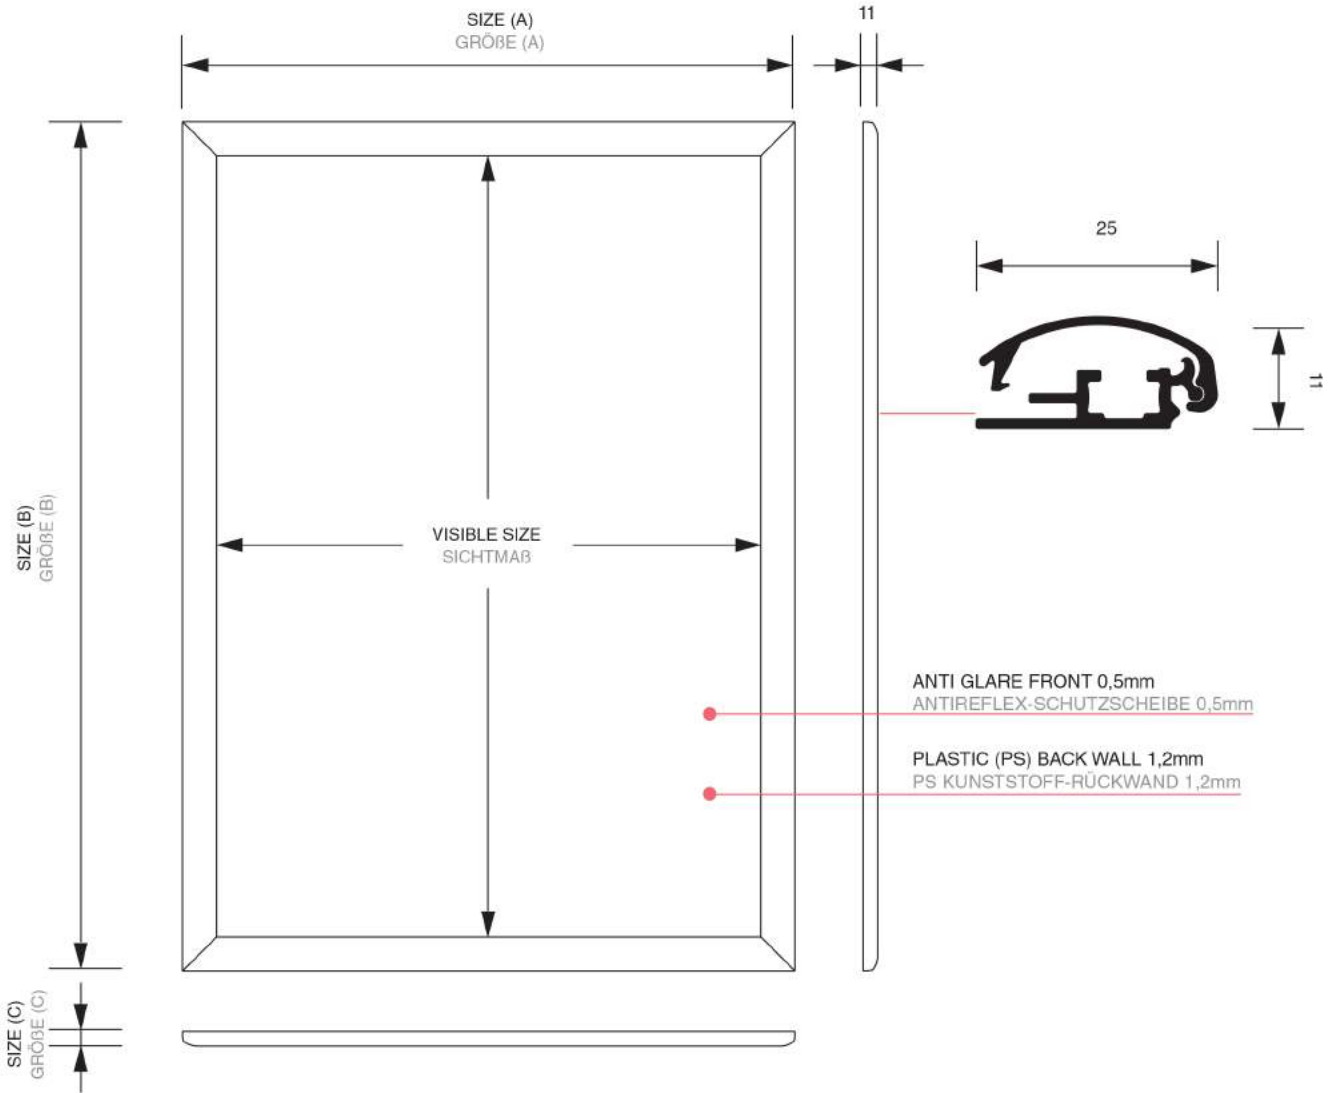

PRODUCT SHEET

Snap frame Profile 25 mm / mitred corner

POSTER FRAMES > SNAP FRAMES