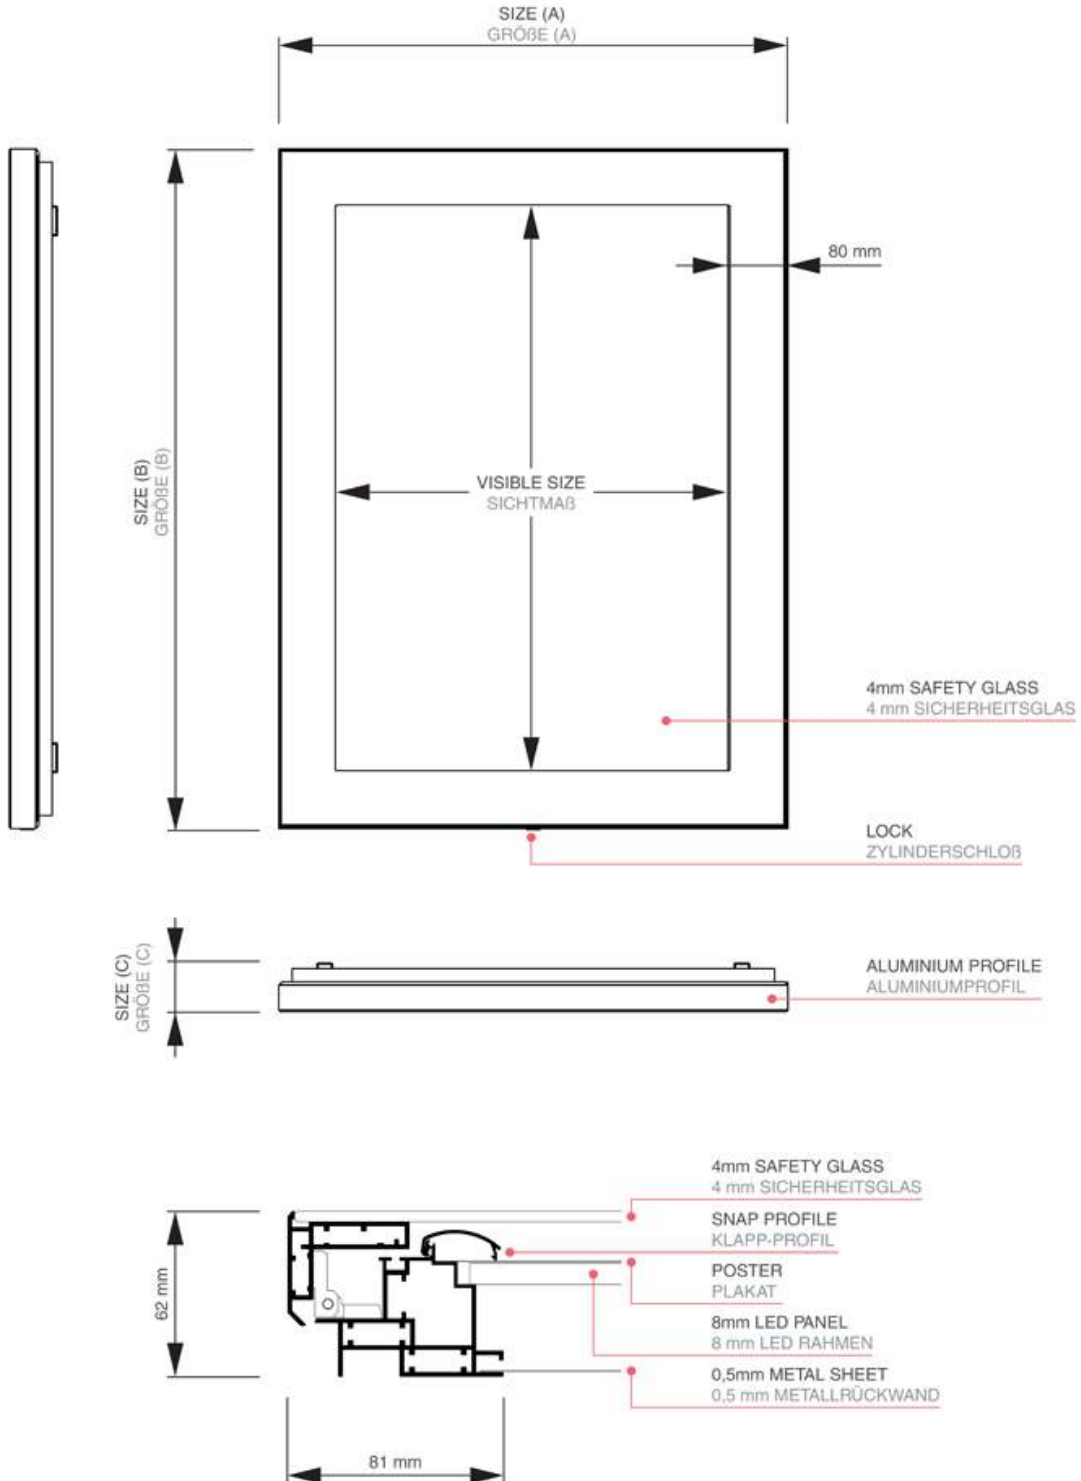

LED Outdoor Premium Poster Case

Illuminated Displays | LED Poster Frames

LED Outdoor Premium Poster Case

- IP56 outdoor • state of the art manufactured showcase • LED illumination system for great visibility 24/7 • secured with lock for inside posters protection • waterproof - suitable for public outdoor use • easy to use poster changing system

LED Outdoor Premium Poster Case

Illuminated Displays | LED Poster Frames

LED Outdoor Premium Poster Case

Illuminated Displays | LED Poster Frames

Article code	EAN / GTIN	Poster size	Visible size	Size (A x B x C)	Locks	Power	Net weight
Artikelcode	EAN / GTIN	Plakatformat	Sichtmaß	Größe (A x B x C)	Schlösser	Leistung	Netto Gewicht
SCEOSA1LED	8596052029899	A1 (594 x 841 mm)	571 x 818 mm	737 x 984 x 70 mm	1	27,3 W	22,19 kg
SCEOSA0LED	8596052029882	A0 (841 x 1189 mm)	818 x 1166 mm	984 x 1332 x 70 mm	2	38,4 W	36,01 kg
SCEOS70x100LED	8596052031144	700 x 1000 mm	677 x 977 mm	843 x 1143 x 70 mm	1	32,3 W	27,75 kg
SCEOS800x1200LED	8596052031151	800 x 1200 mm	777 x 1177 mm	943 x 1343 x 70 mm	2	35 W	38,36 kg
SCEOS100x140LED	8596052031168	1000 x 1400 mm	977 x 1377 mm	1143 x 1543 x 70 mm	2	72 W	45,72 kg
SCEOS1016x1524LED	8596052031823	40" x 60"	993 x 1501 mm	1159 x 1667 x 70 mm	2	76,2 W	50,27 kg
SCEOS1185x1750LED	8596052031182	1185 x 1750 mm	1162 x 1727 mm	1328 x 1893 x 70 mm	2	88 W	65,55 kg
SCEOS1200x1800LED	8596052031830	1200 x 1800 mm	1177 x 1777 mm	1343 x 1943 x 70 mm	2	90 W	68,50 kg