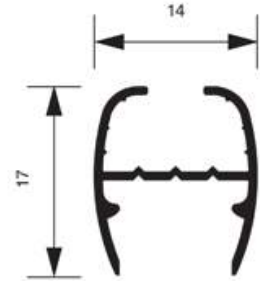

PRODUCT SHEET

SCRITTO® Fabric Board

SCRITTO® OFFICE EQUIPMENT > PIN BOARDS