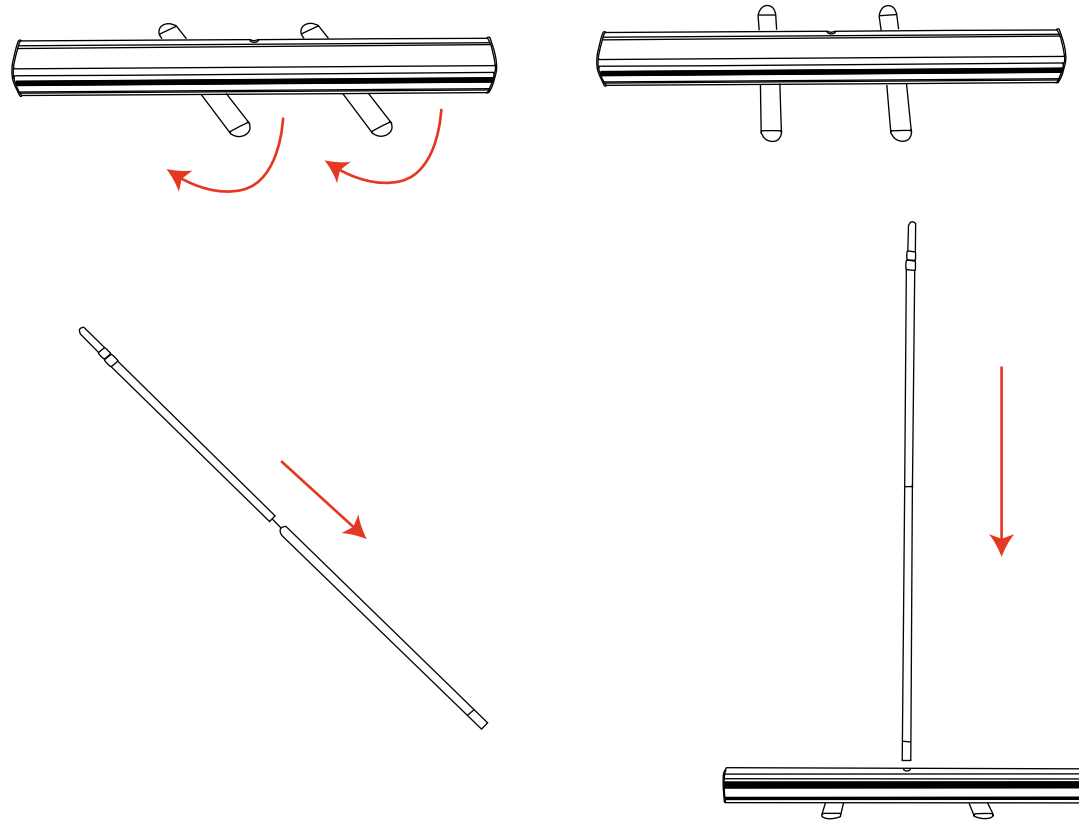

Tall Roll Up

Width (mm)	Weight (kg)
1000mm	4.68kg
1200mm	6.28kg
1500mm	7.12kg

Visible graphic Area: 3000mm(h) x 1000/1200/1500mm(w)
Recommended Graphic Thickness: 300 microns

Installation

Tall Roll Up

1

2

3

4

Tall Roll Up

Attaching Graphic

1

2

3

4

5