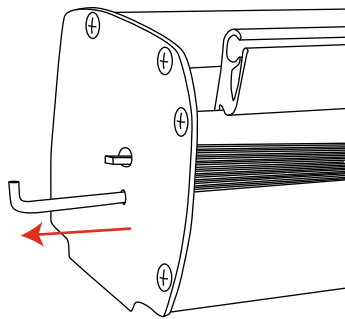

Tall Roll Up

Width (mm)	Weight (kg)
1000mm	4.68kg
1200mm	6.28kg
1500mm	7.12kg

Visible graphic Area: 3000mm(h) x 1000/1200/1500mm(w)
Recommended Graphic Thickness: 300 microns

Installation

Tall Roll Up

1

2

3

4

Tall Roll Up

Attaching Graphic

1

2

3

4

5