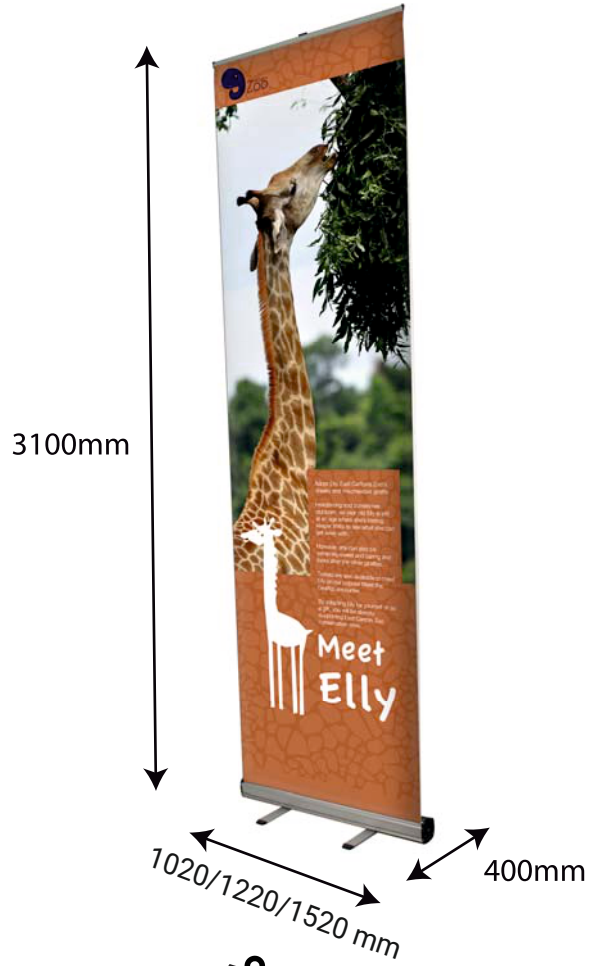

Tall Roll Up

Width (mm)	Weight (kg)
1000mm	4.68kg
1200mm	6.28kg
1500mm	7.12kg

Visible graphic Area: 3000mm(h) x 1000/1200/1500mm(w)
Recommended Graphic Thickness: 300 microns

Installation

Tall Roll Up

1

2

3

4

Tall Roll Up

Attaching Graphic

1

2

3

4

5