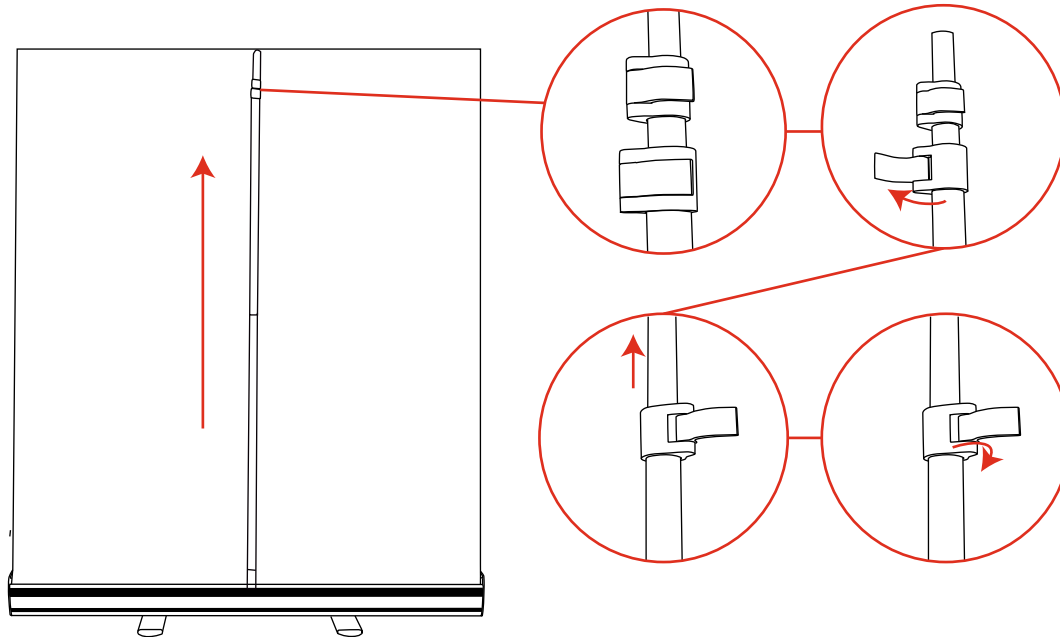

Tall Roll Up

Width (mm)	Weight (kg)
1000mm	4.68kg
1200mm	6.28kg
1500mm	7.12kg

Visible graphic Area: 3000mm(h) x 1000/1200/1500mm(w)
Recommended Graphic Thickness: 300 microns

Installation

Tall Roll Up

1

2

3

4

Tall Roll Up

Attaching Graphic

1

2

3

4

5