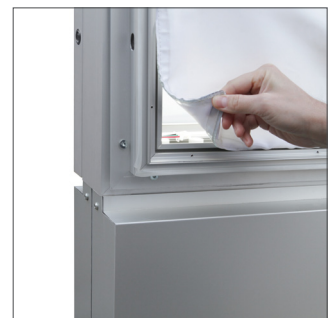

LED Outdoor Premium Poster Case freestanding

Lockable Notice Boards | Outdoor

LED Outdoor Premium Poster Case freestanding

• double-sided version • illumination system for great visibility 24/7 • waterproof IP56 certification • lockable with triangular lock system • easy to use poster changing system - snap technique • special profile construction designed for standard poster or for tension fabric - perfect for large graphic sizes with stunning print quality

LED Outdoor Premium Poster Schaukasten

• Doppelseitig • Beleuchtungssystem für 24/7 gebrauch • Wasserfest nach IP56 Zertifikat • Abschließbar durch dreieckiges Abschließsystem • Einfach Posterwechsel durch Klapptechnik • Spezialprofil für Standardposter und Spannfabrikate designed • Perfekt für Große Posterformate mit excellenter Druckqualität

LED Outdoor Premium Poster Case freestanding

Lockable Notice Boards | Outdoor

LED Outdoor Premium Poster Case freestanding

Lockable Notice Boards | Outdoor

Article code	EAN / GTIN	Poster size	Visible size	Size (A x B x C)	Net weight
Artikelcode	EAN / GTIN	Plakatformat	Sichtmaß	Größe (A x B x C)	Netto Gewicht
SCEOSA0DLED	8596052046742	A0 (841 x 1189 mm)	819 x 1167 mm	1025 x 1850 x 223 mm	95,00 kg
SCEOS800x1200DLED	8596052046759	800 x 1200 mm	778 x 1178 mm	984 x 1850 x 223 mm	92,89 kg
SCEOS1016x1524DLED	8596052046766	40" x 60"	994 x 1502 mm	1200 x 2100 x 223 mm	119,86 kg
SCEOS1185x1750DLED	8596052046773	1185 x 1750 mm	1163 x 1728 mm	1369 x 2350 x 223 mm	142,60 kg
SCEOS1200x1800DLED	8596052046780	1200 x 1800 mm	1178 x 1778 mm	1384 x 2400 x 223 mm	145,06 kg