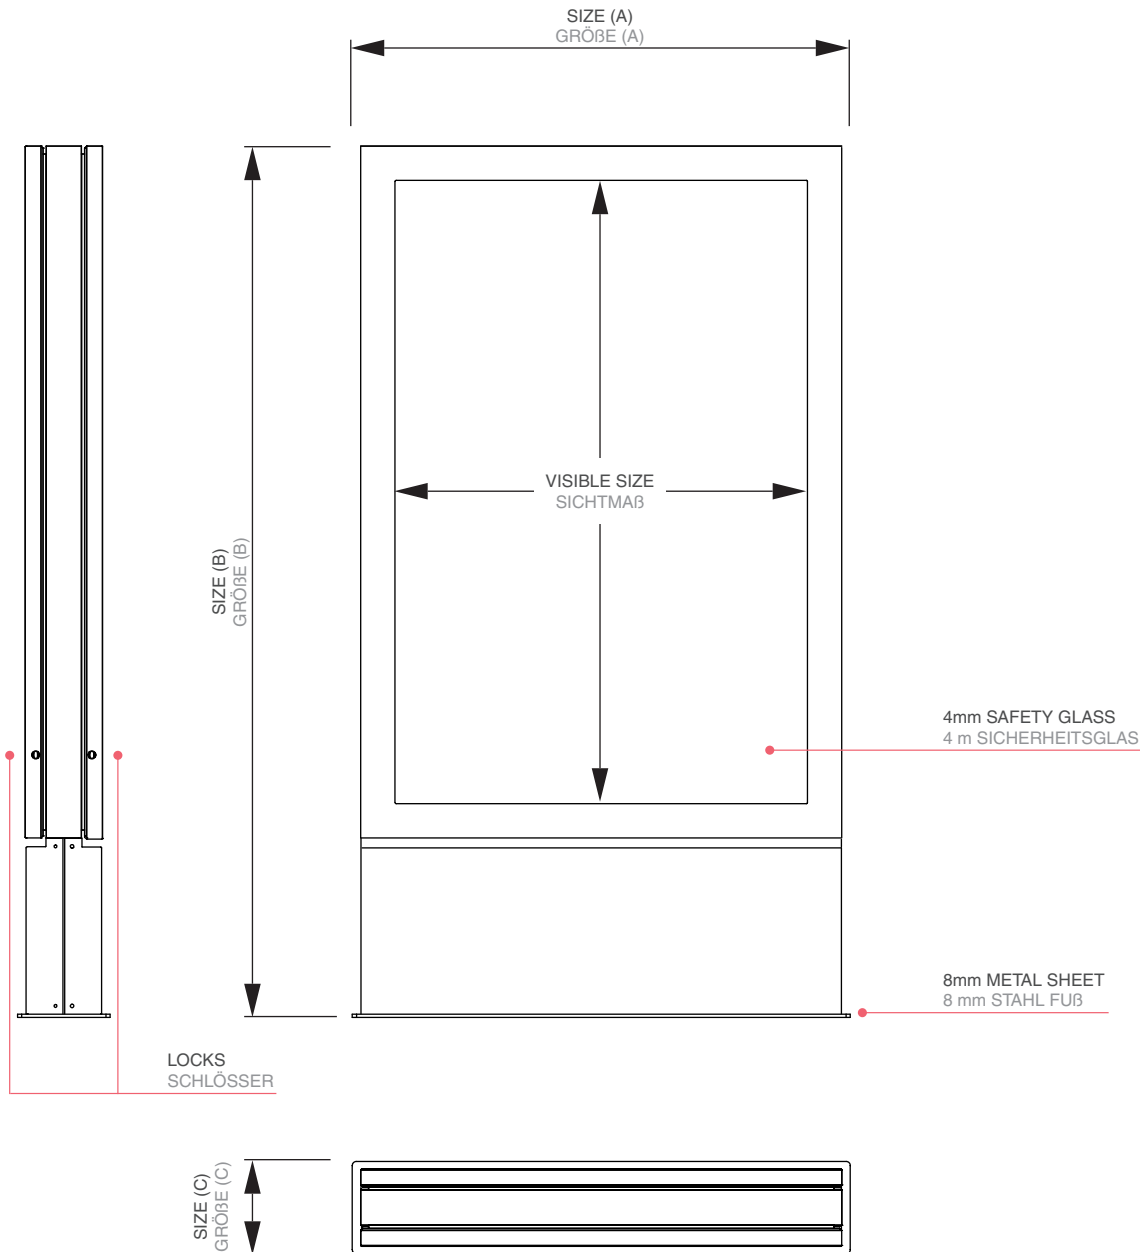

LED Outdoor Premium Poster Case freestanding

Lockable Notice Boards | Outdoor

LED Outdoor Premium Poster Case freestanding

• double-sided version • illumination system for great visibility 24/7 • waterproof IP56 certification • lockable with triangular lock system • easy to use poster changing system - snap technique • special profile construction designed for standard poster or for tension fabric - perfect for large graphic sizes with stunning print quality

LED Outdoor Premium Poster Schaukasten

• Doppelseitig • Beleuchtungssystem für 24/7 gebrauch • Wasserfest nach IP56 Zertifikat • Abschließbar durch dreieckiges Abschließsystem • Einfach Posterwechsel durch Klapptechnik • Spezialprofil für Standardposter und Spannfabrikate designed • Perfekt für Große Posterformate mit excellenter Druckqualität

LED Outdoor Premium Poster Case freestanding

Lockable Notice Boards | Outdoor

LED Outdoor Premium Poster Case freestanding

Lockable Notice Boards | Outdoor

Article code	EAN / GTIN	Poster size	Visible size	Size (A x B x C)	Net weight
Artikelcode	EAN / GTIN	Plakatformat	Sichtmaß	Größe (A x B x C)	Netto Gewicht
SCEOSA0DLED	8596052046742	A0 (841 x 1189 mm)	819 x 1167 mm	1025 x 1850 x 223 mm	95,00 kg
SCEOS800x1200DLED	8596052046759	800 x 1200 mm	778 x 1178 mm	984 x 1850 x 223 mm	92,89 kg
SCEOS1016x1524DLED	8596052046766	40" x 60"	994 x 1502 mm	1200 x 2100 x 223 mm	119,86 kg
SCEOS1185x1750DLED	8596052046773	1185 x 1750 mm	1163 x 1728 mm	1369 x 2350 x 223 mm	142,60 kg
SCEOS1200x1800DLED	8596052046780	1200 x 1800 mm	1178 x 1778 mm	1384 x 2400 x 223 mm	145,06 kg