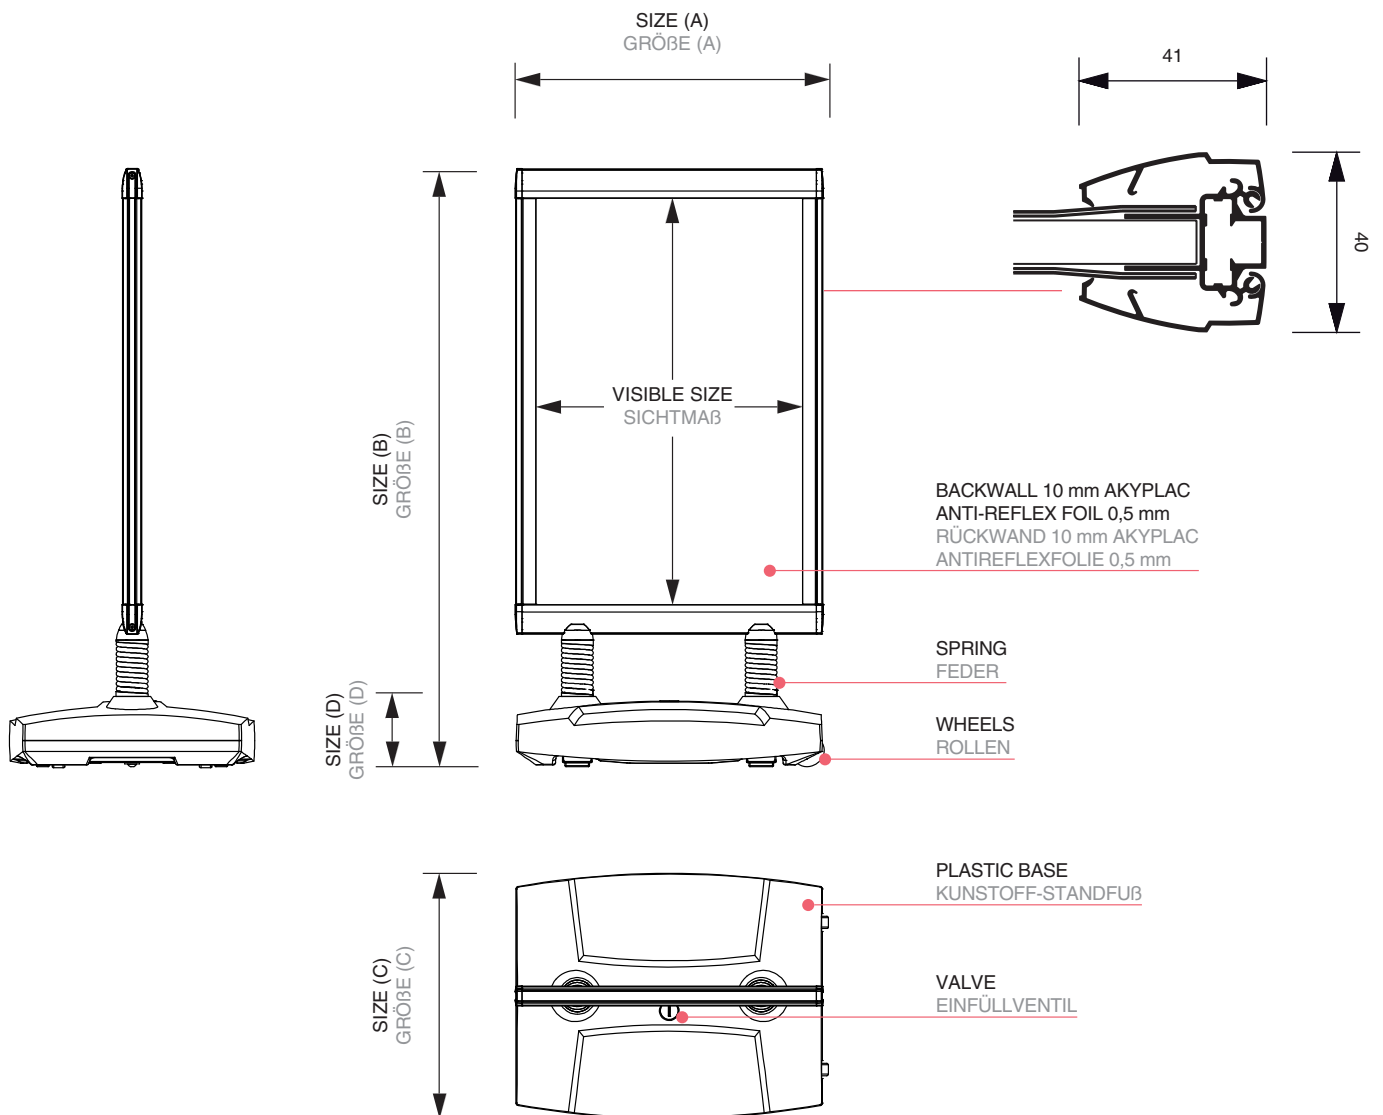

WINDTALKER[®] Excel

PAVEMENT SIGNS > WINDTALKERS

WINDTALKER[®] Excel

Excellent stability with a water or sand filled plastic base. Easy to move with integrated wheels to the base. Health and Safety design with no sharp edges. Snap frame closing to the vertical sides.

WINDTALKER® Excel

PAVEMENT SIGNS > WINDTALKERS

ACCESSORIES ZUBEHÖR

(TSWTE)
TOPCAR
TOPSCHILD

(SETZP)
WRITING SET
SCHREIBTAFEL-SET

WINDTALKER® Excel

PAVEMENT SIGNS > WINDTALKERS

ARTICLE CODE	EAN / GTIN	POSTER SIZE	VISIBLE SIZE	SIZE (A x B x C / D)	NET WEIGHT	FILLING OF BASE
ARTIKELCODE	EAN / GTIN	PLAKATFORMAT	SICHTMAß	GRÖßE (A x B x C / D)	NETTO GEWICHT	STANDFUß-ERFÜLLUNG
WTEA1	8595578305715	594 x 841 mm (A1)	543 x 826 mm	639 x 1220 x 625 / 140 mm	15,38 kg	cca 20 l
WTEA0	8595578305722	841 x 1189 mm (A0)	790 x 1174 mm	874 x 1596 x 650 / 175 mm	23,65 kg	cca 35 l
WTE50x70	8595578305746	500 x 700 mm	449 x 685 mm	637 x 1079 x 625 / 140 mm	14,44 kg	cca 20 l
WTE70x100	8595578305739	700 x 1000 mm	649 x 985 mm	812 x 1407 x 650 / 175 mm	21,37 kg	cca 35 l
WTE508x762	8595578305753	20" x 30"	457 x 747 mm	637 x 1141 x 625 / 140 mm	14,56 kg	cca 20 l
WTE762x1016	8595578305760	30" x 40"	711 x 1001 mm	812 x 1425 x 650 / 175 mm	21,56 kg	cca 35 l