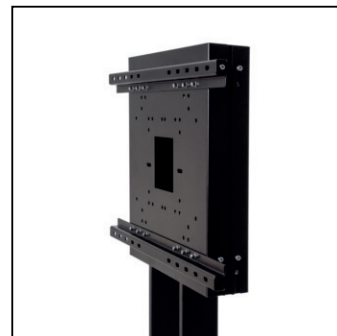

Digital Shop Window Display Without Screen

DISHOPUNI

- Suitable for 43", 50" and 55" screens
- Special VESA plate with wide range of attachment holes to front
- Back cover with ventilation to back

Digital Shop Window Display Without Screen**DISHOPUNI**

SKU	Sizes (mm) (A x B x C)	Orientation	Visible size (mm)	Format (mm)	Wattage (W)
DISHOPUNI	800 x 1800 x 500	Vertical	-	universal	-

Illumination	Lighting colour (K)	Luminosity (cd)	Light Intensity (lx)	Net weight (kg)	Total weight (kg)
No	-	-	-	45,50	68,00