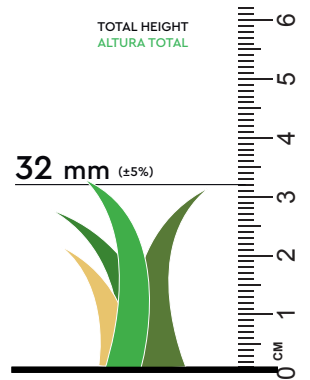

TURFGRASS YADIRA GRASS OLIVE

IN COLLECTION
EN COLECCIÓN

COLOURS
COLORES

4

STANDARD
ROLLS
PIEZAS
ESTÁNDAR

2x25m / 4x25m

SECTION
SECCIÓN

TECHNICAL CHARACTERISTICS / CARACTERÍSTICAS TÉCNICAS

In order to constantly improve the quality of our products, Turfgrass® reserves the right to modify any of the technical characteristic

YARN / FIBRA

TYPE TIPO	MONOFILAMENT MIX MIX MONOFILAMENTOS
COMPOSITION COMPOSICIÓN	75% PE - 25% PP
DTex.	7300 DTex (±5%)
WEIGHT PESO	940 gr/m ² (±10%)